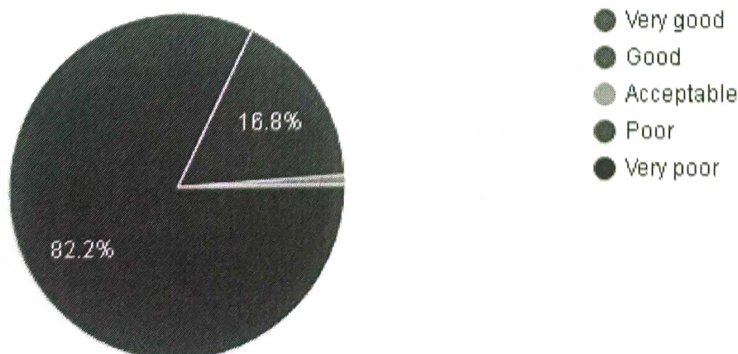

The importance of the date 22/7/22 as pi approximation day and palindrome date was also highlighted and celebrated by distribution of sweets at the end of the session.

Day 3:

The speaker of the event was Venugopal.R, Meteorologist, Meteorology department, palace road, Bengaluru gave a talk on "Mathematics behind Meteorology". He gave a glimpse of the use of science and mathematics in the study of meteorology and forecast. He also illustrated the use of mathematical modeling in detecting weather conditions. Every solution to a problem is based on how it was handled in the past and what are parameters affecting it at the present moment. Based upon the information available we can estimate and present the facts as a probability. Everything around is composed of maths. There is nothing we can do without it was the take home for students. Finally, the speaker also concluded with the upcoming openings in metrology department for underground students. The session was graced by Dr. Annadanesh, Administrator officer who also added to the fact the importance and role of Mathematics in literature by quoting the poets of Girish Karnad and D R Bendre.

Feedback analysis:

Day 1

How would you rate the organization of the event?