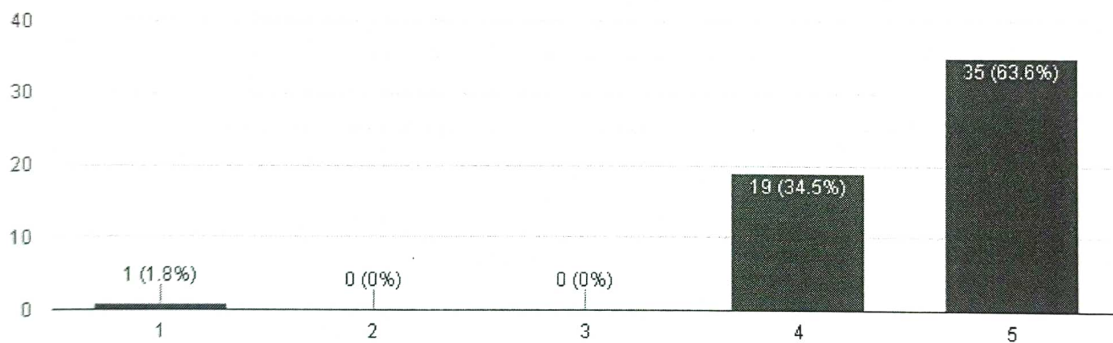

Feedback analysis:

Day 1

How would you rate the organization of the event?

Day 2:

Overall, how satisfied were you with the event?

Day 3:

Considering your complete experience at the event, how likely are you to recommend our future events to your friends?(Consider 1 to be least)