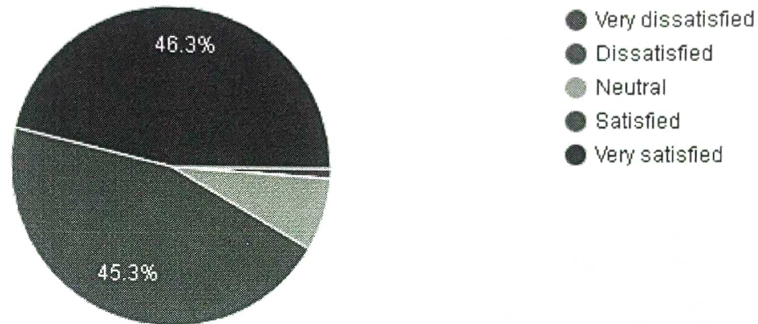

Feedback analysis:

Day 1

How would you rate the organization of the event?

Day 2:

Overall, how satisfied were you with the event?

Day 3:

Considering your complete experience at the event, how likely are you to recommend our future events to your friends?(Consider 1 to be least)